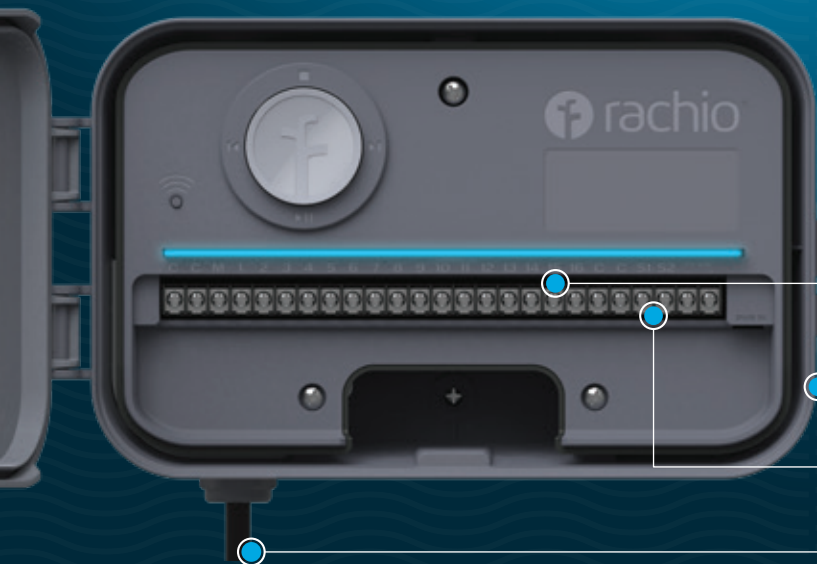

Introducing Rachio's New Pro Wi-Fi Irrigation Controller

AVAILABLE NOW

- ✓ Weatherproof outdoor enclosure
- ✓ 8 or 16 Wire-Ready Terminals
- ✓ Supports 2.4 / 5 GHz routers
- ✓ Faulty wiring alerts
- ✓ No software fees
- ✓ 4-year warranty

Designed with the Pro in Mind

- Wire-ready barrier block terminals
Faster electrical troubleshooting
- Lockable cabinet
- Weatherproof outdoor enclosure
- 1 MV & 2 Sensors for flow and rain
- Includes 6' pigtail

PRODUCT FAMILY	SKU	PRODUCT NAME
Rachio Pro Series	8ZULWC-PS	R3 Pro Series, 8-zone, Wi-Fi Controller, Outdoor Enclosure
Rachio Pro Series	16ZULWC-PS	R3 Pro Series, 16-zone, Wi-Fi Controller, Outdoor Enclosure

The **R3 Pro Series Wi-Fi Irrigation Controller** is the fastest and simplest controller solution for a wide-range of indoor and outdoor applications. Use the Rachio app to setup smart schedules, Weather Intelligence Plus, and share access with customers.